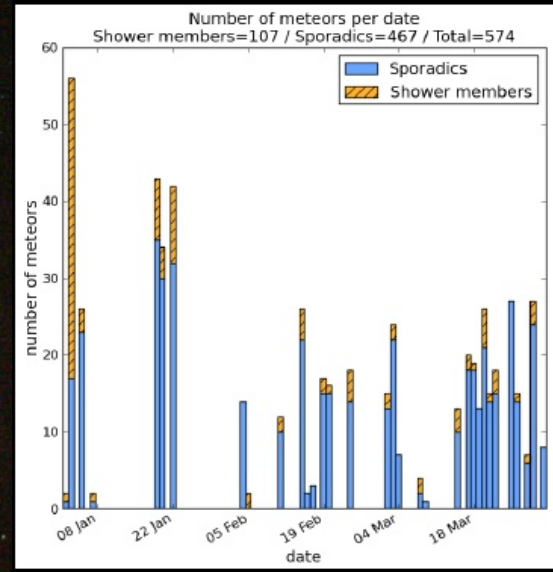

Διάττοντες

Perseids 2007

22.03 UT, 12/8/2007
Markati-Keratea-Greece
30sec, 17mm, Canon 300D
Manos Kardasis