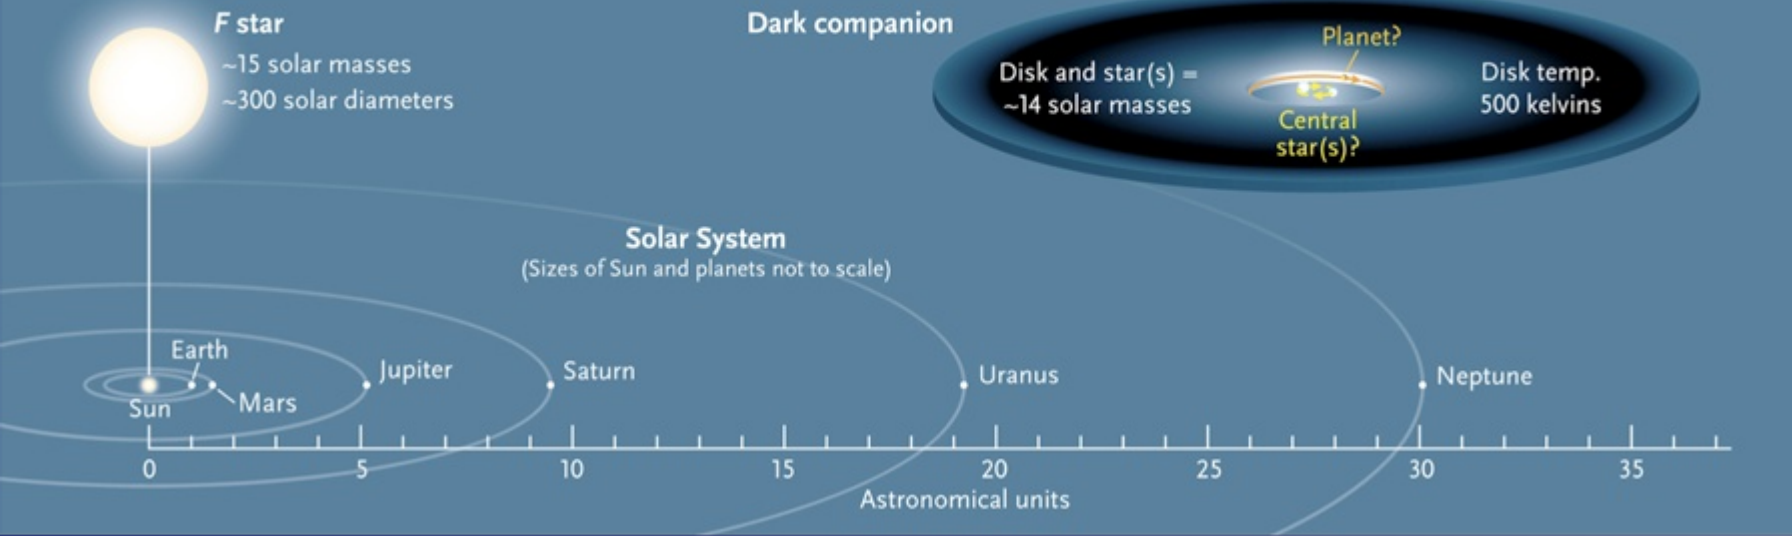

17x1minute exp. with 70mm F/500mm \mathcal{L} Atik 16HR (Luminace)

*Low Resolution Spectra
of the Comet Core
with Star Analyser*

*High Resolution Spectra
of the Comet Core
with Star Analyser*

Images from 00:25 U.T to 01:50 U.T.