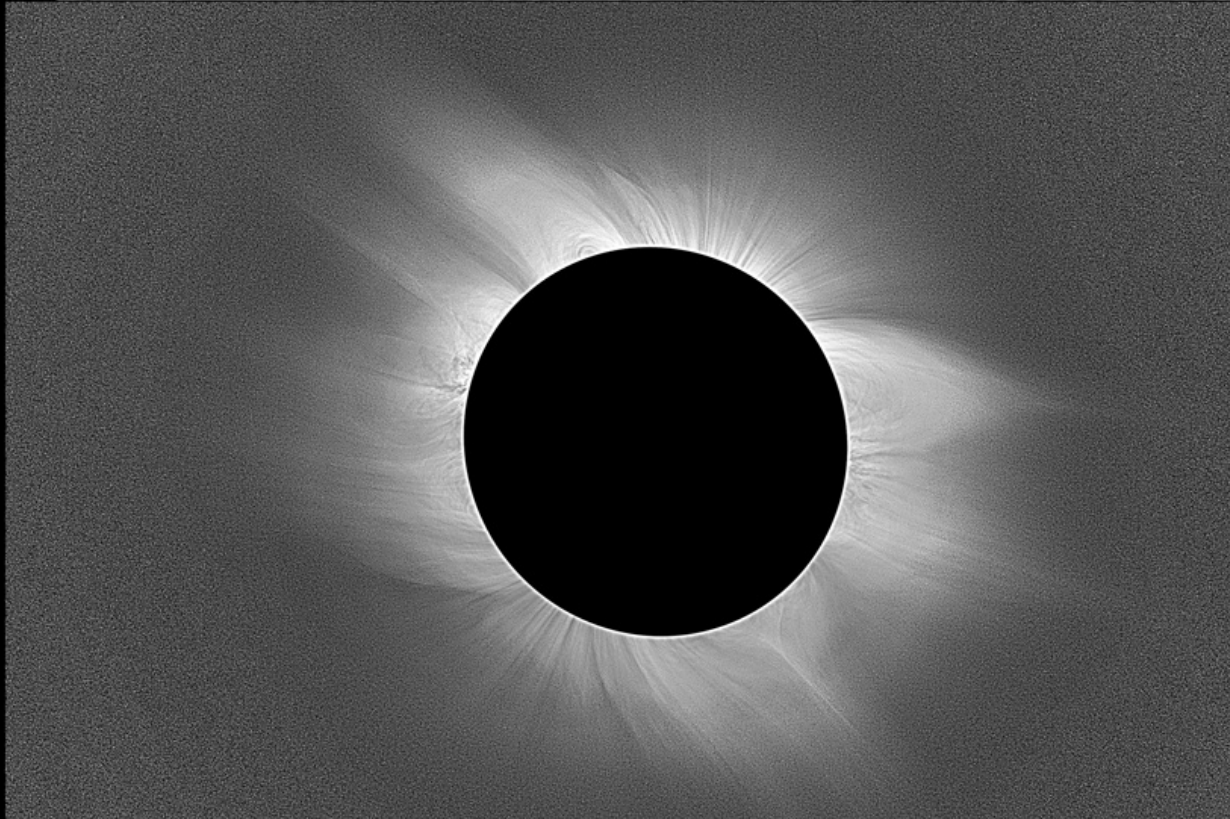

05 June 2011
09:56:25 U.T.
AR:1228
540nm

150mm f/1200mm Refractor
and 2.5x TV Powermate
with DMK21AU04AS

2006 Totality from Greece - Kastelorizo

Image by: J.D.Strickis

Διάβαση Αφροδίτης

6/6/2012, 3:24 UT
Anavra-Fthiotida, GR