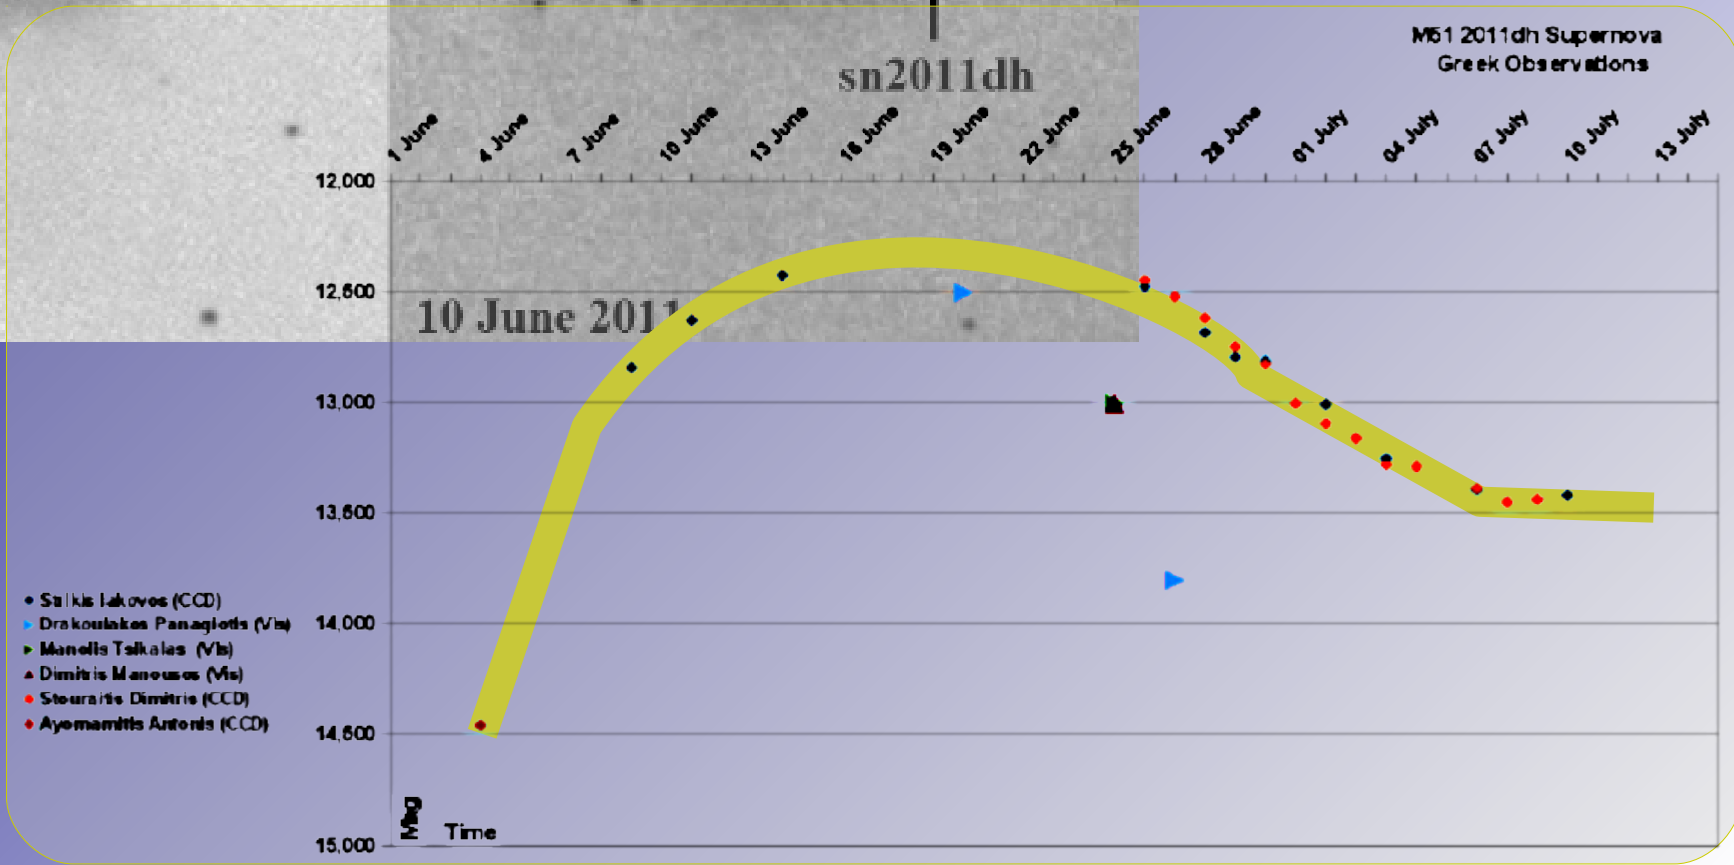

Μεταβλητά Άστρα

21 April 2011