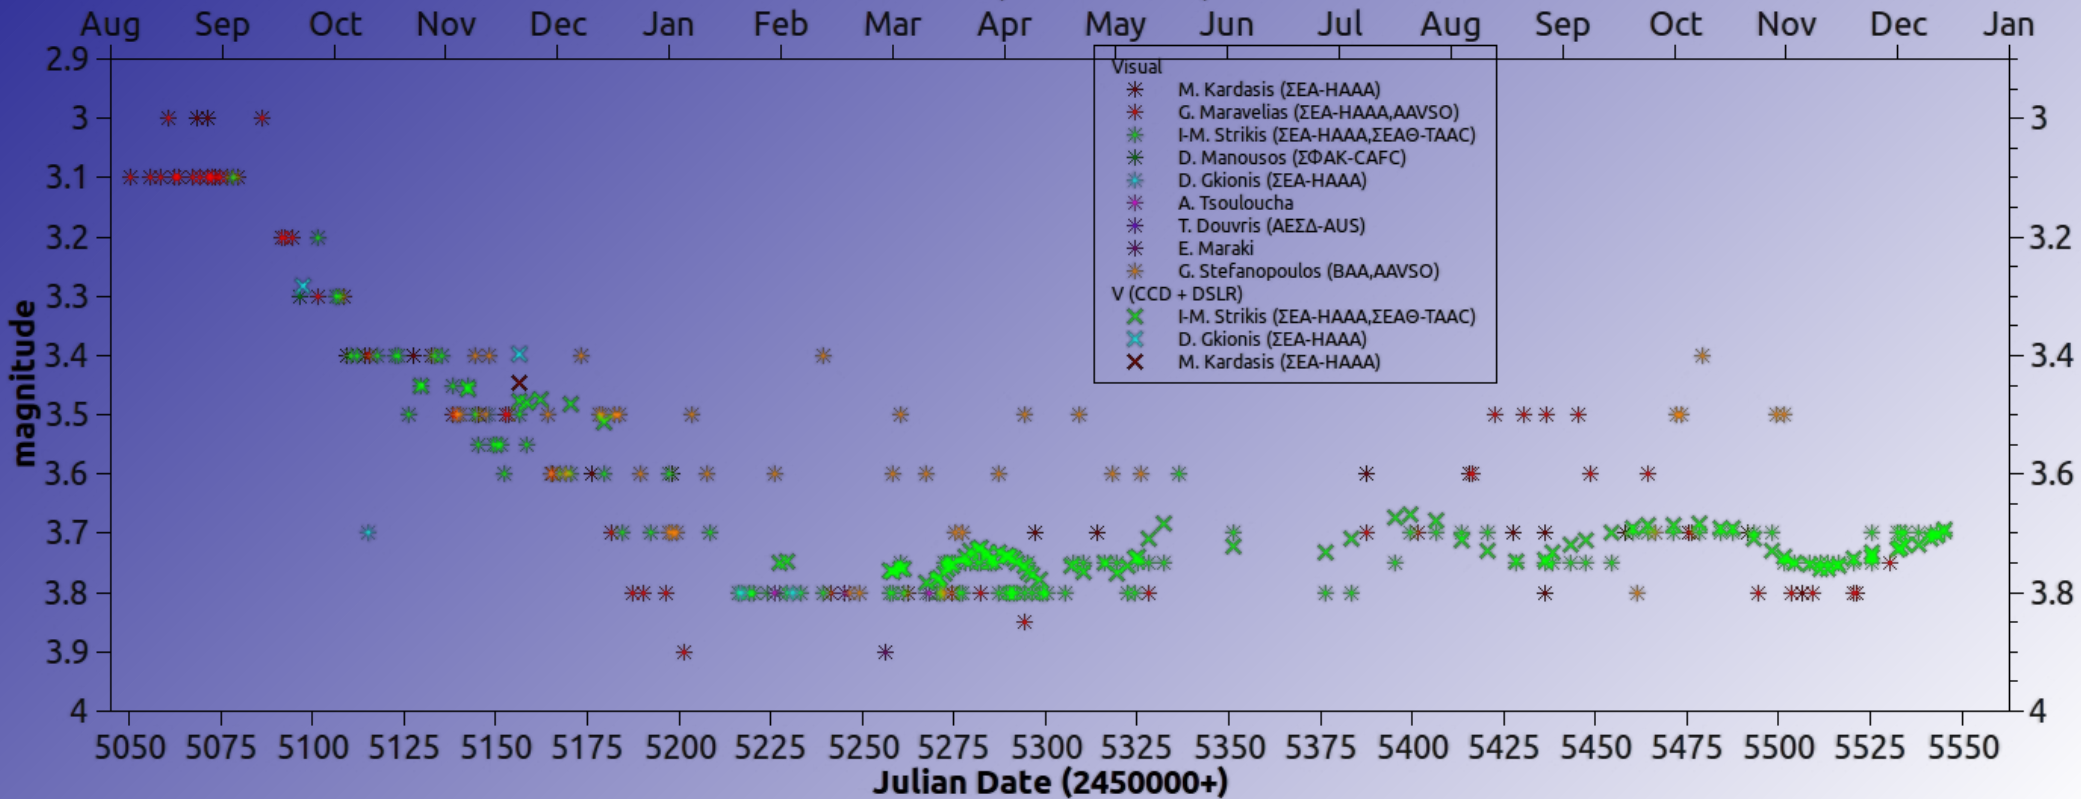

2729 5.35Mag.>

Date: 28/10/2006
Telescope: 200 mm Lens
Camera: SXV H-9
L 18'-R 6.5'-G 08'-B 12'
Location: Athens, ZHN observatory
Dimitrios kolovos

Comet : *McNaught C/2009 R1*

Κομήτες

12/June/2010

*17x1minute exp. with 70mm F/500mm \mathcal{L} Atik 16HR (Luminace)
with False colour for the comet tail*

17x1minute exp. with 70mm F/500mm \mathcal{L} Atik 16HR (Luminace)

*Low Resolution Spectra
of the Comet Core
with Star Analyser*

*High Resolution Spectra
of the Comet Core
with Star Analyser*

Images from 00:25 U.T to 01:50 U.T.

**epsilon Aurigae
month (2009-2010)**

Μεταβλητά Άστρα

Μεταβλητά Άστρα

21 April 2011

Νεφελώματα

*M8 Lagoon Nebula
M20 Trifid Nebula
in Sagittarius*

CANON 400D, 72mm Megrez, 3min exposure

Yiannis Beltas