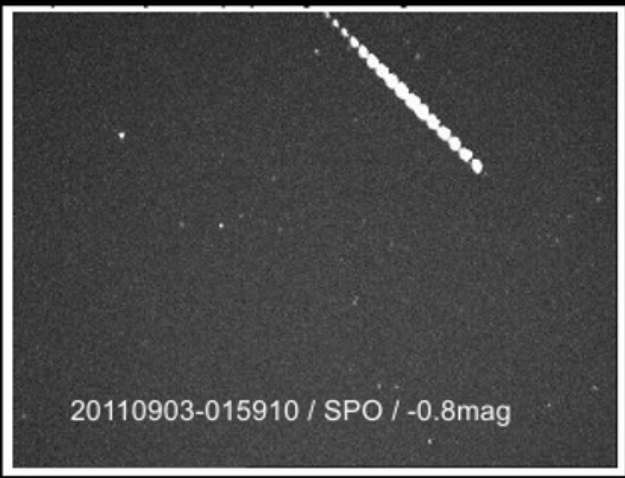

Διάττοντες

Perseids 2007

22.03 UT, 12/8/2007
Markati-Keratea-Greece
30sec, 17mm, Canon 300D
Manos Kardasis