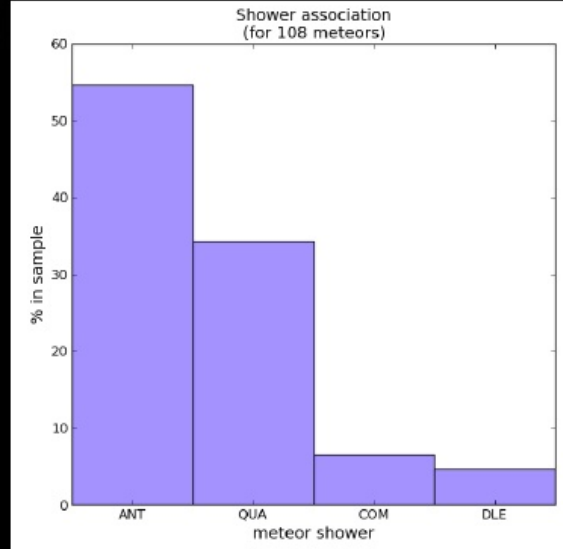

Διάττοντες

Perseids 2007

22.03 UT, 12/8/2007
Markati-Keratea-Greece
30sec, 17mm, Canon 300D
Manos Kardasis