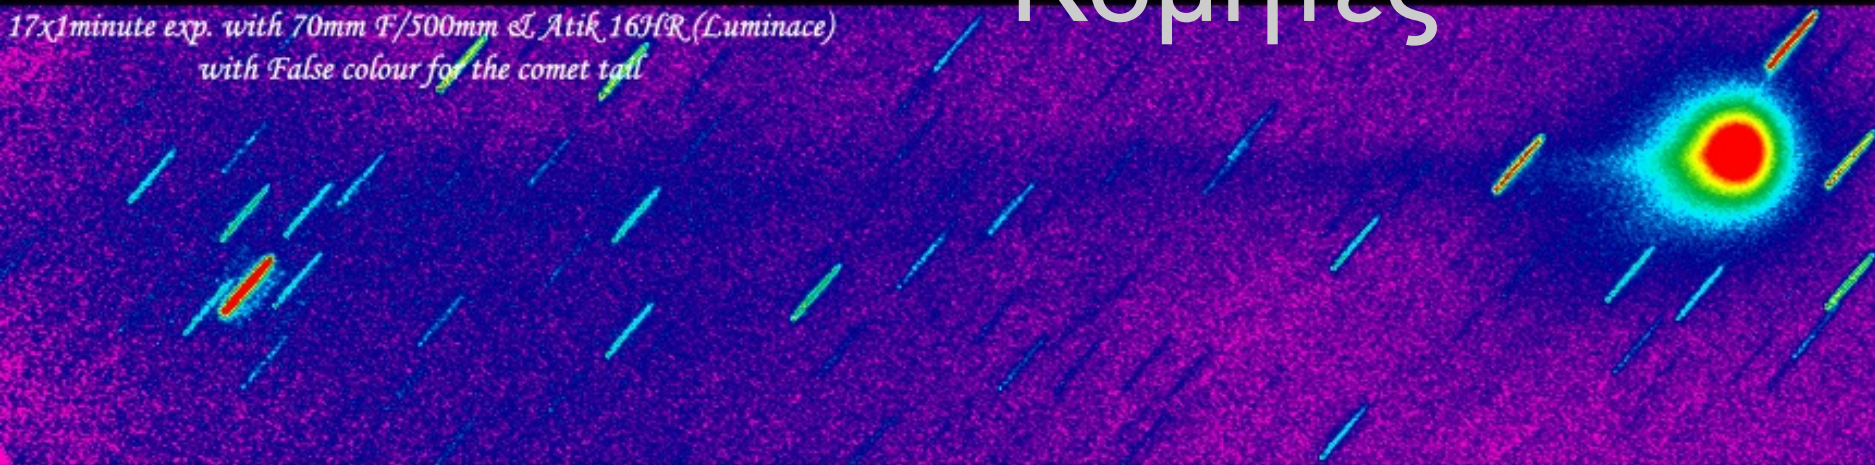

2729 5.35Mag.>

Date: 28/10/2006
Telescope: 200 mm Lens
Camera: SXV H-9
L 18'-R 6.5'-G 08'-B 12'
Location: Athens, ZHN observatory
Dimitrios kolovos

Comet : *McNaught C/2009 R1*

Κομήτες

12/June/2010

*17x1minute exp. with 70mm F/500mm \mathcal{L} Atik 16HR (Luminace)
with False colour for the comet tail*